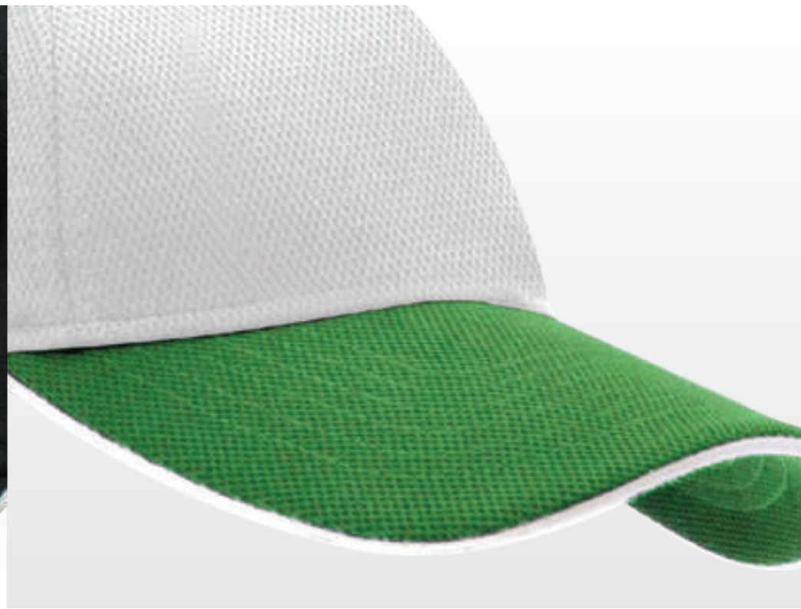

5 Panel Children's Brushed Cotton Cap with Velcro backstrap closure

Printing Options:

FOR KIDS

OTTOMAN

SOFT MESH

CAP-0

01 02

High Quality Caps - Ottoman Material